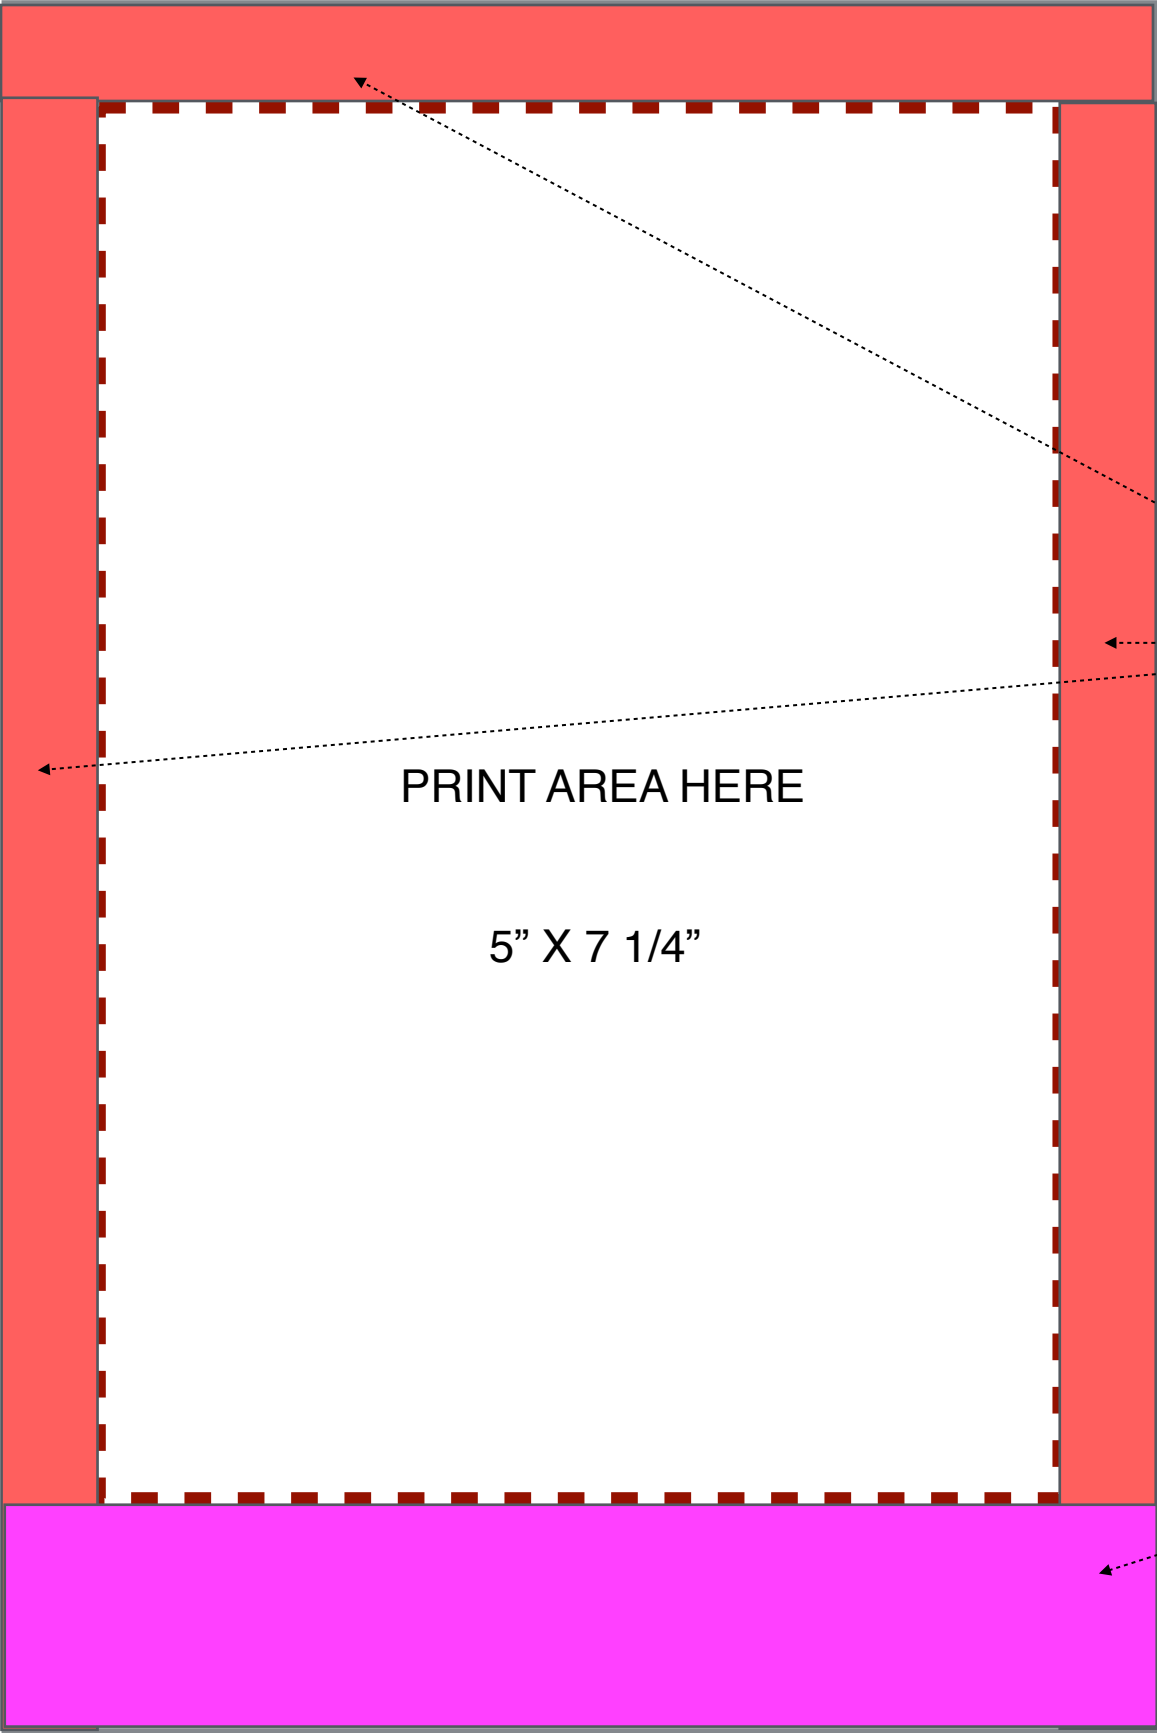

FRONT

6x9 envelope,
this boarder is
finished
envelope size

PRINT AREA HERE

5" X 7 1/4"

1/2" boarder top,
left and right
margins =
GRIPPER, NO
PRINT ZONE

Bottom 1 1/4" =
NO PRINT
ZONE DUE TO
BOTTOM SEAM

BACK