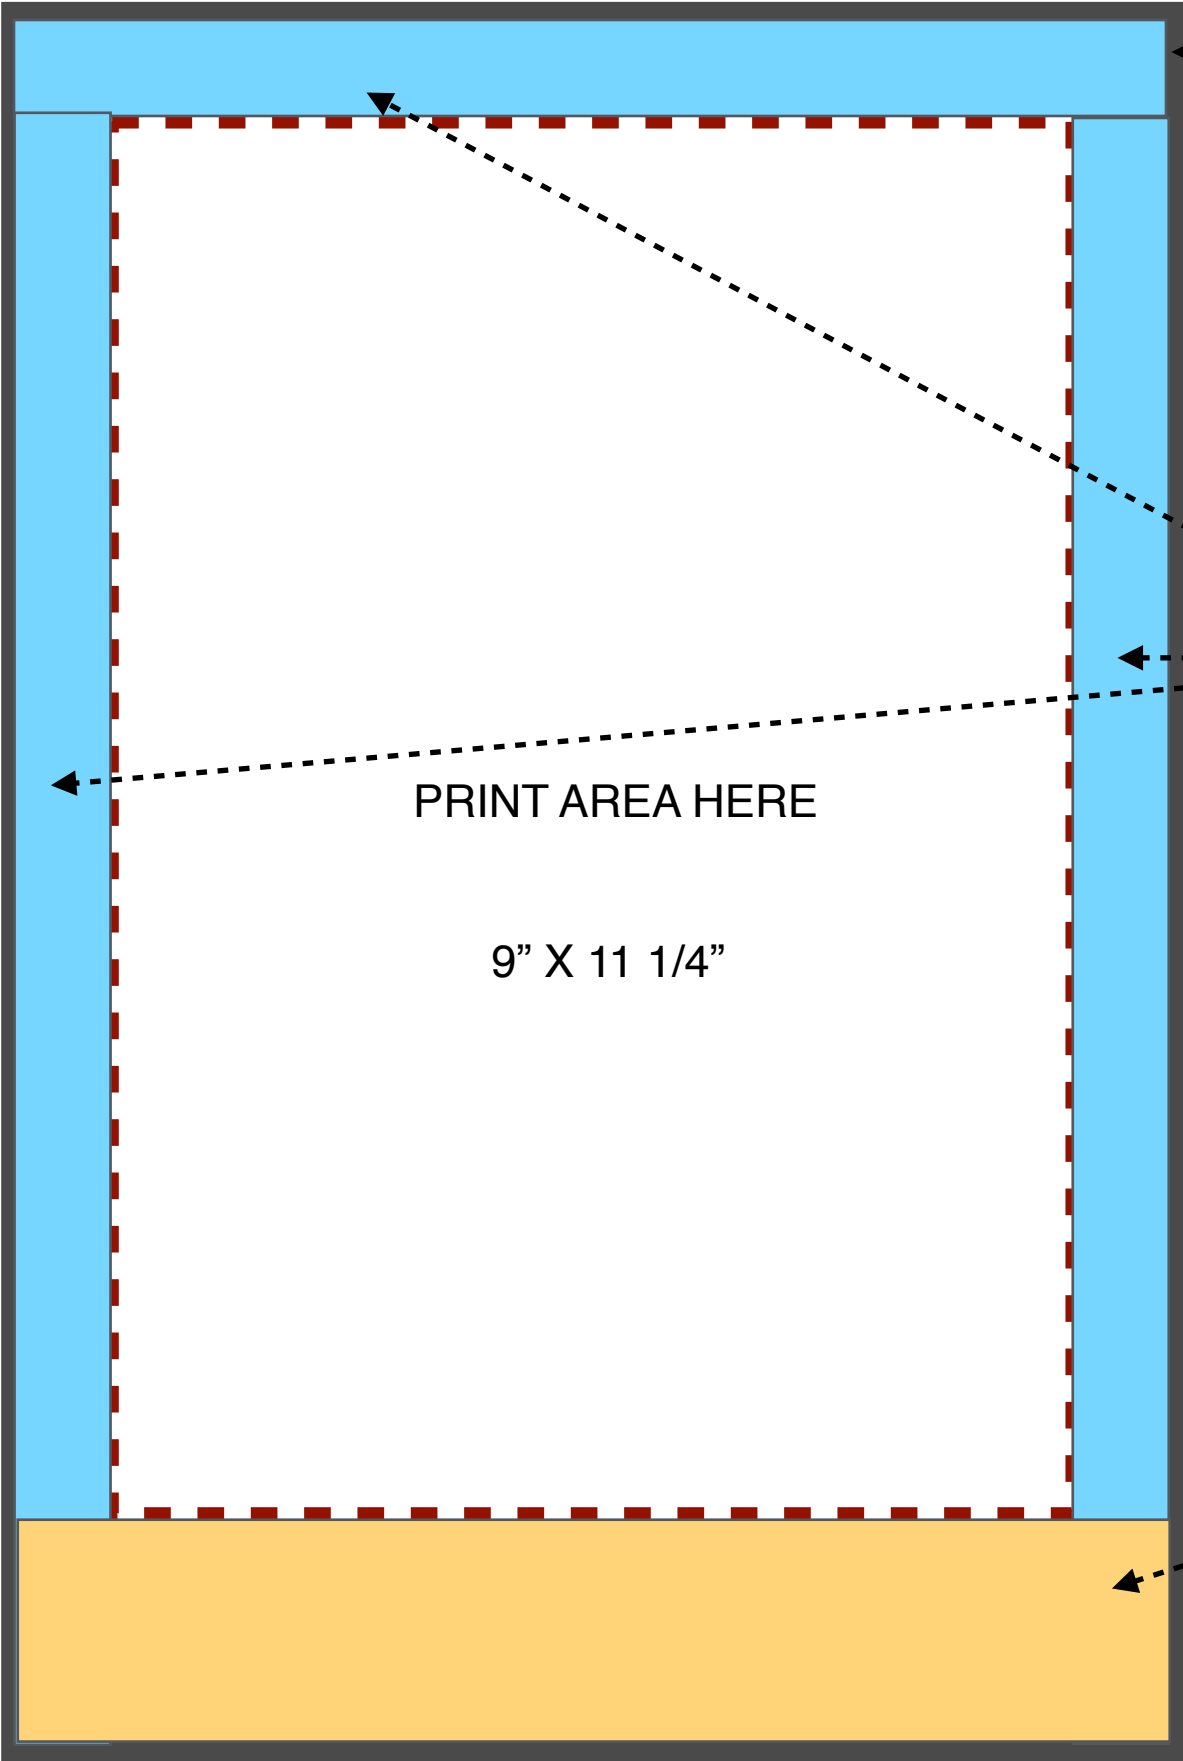

FRONT

10x13 envelope, this boarder is finished envelope size

1/2" boarder top, left and right margins = GRIPPER, NO PRINT ZONE

Bottom 1 1/4" = NO PRINT ZONE DUE TO BOTTOM SEAM

BACK